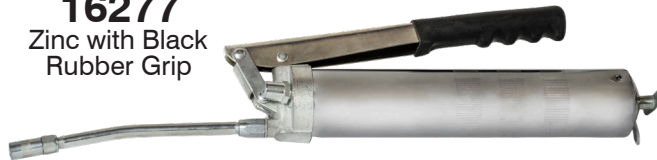

UNIT PACKAGE: 1

**16275**

One-Hand Grease Gun  
3-Way Loading  
Uses 14.5 oz. Cartridge  
16 oz. Bulk Capacity  
2500 PSI Working Pressure  
3 Claw Coupler

UNIT PACKAGE: 1

**16277**

Zinc with Black  
Rubber Grip