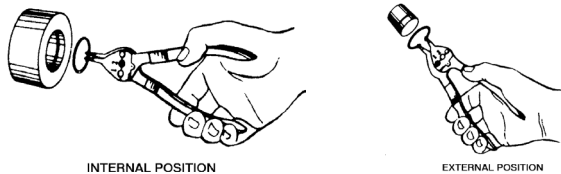

7909

Convertible Retaining Ring Pliers
For Internal and External Retaining Rings