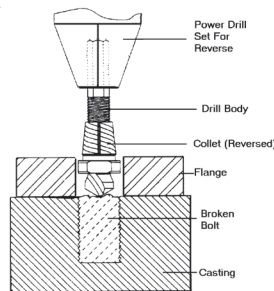

Fast & Easy to Use

Always use Protective Eye Wear when Drilling

The Drill-Out® Broken Bolt Extractor is excellent for removing broken bolts and studs without damaging the threads in the hole. The drill body is manufactured using the finest quality hi-speed steel. The collet is produced from hot die steel, using the finest steel of its type. All Extractors are made with a precision ground 118° left hand cutting self-centering point, and are heat treated for toughness.

FIG. 1