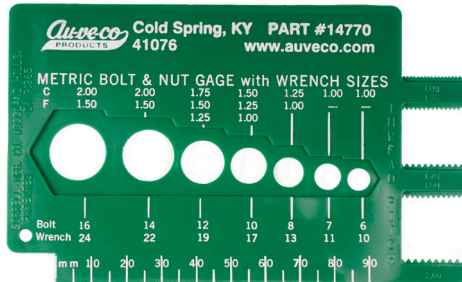

14770

Metric Bolt & Nut Gauge

Determine the diameter of the bolts by pushing them through the holes. Measure the hex head of bolts and screws or the "across the flat" dimension of hex nuts in the recesses around the holes (listed as wrench size).

Right-hand side of tool measures thread pitch (1.00, 1.50, 1.75 & 2.00)

UNIT PACKAGE: 1