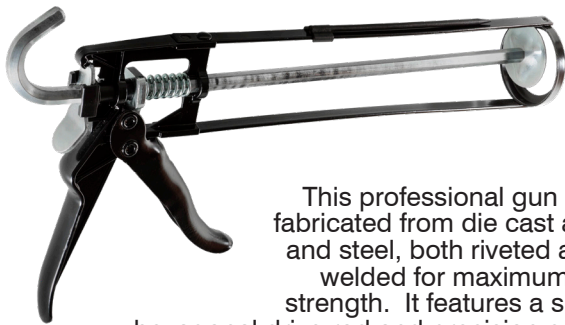

## 16667

This professional gun is fabricated from die cast alloy and steel, both riveted and welded for maximum strength. It features a smooth hexagonal drive rod and precision catch plate for effortless action. The handle and trigger are designed for comfortable operation over a long period of use. Corrosion resistant orange epoxy powder coated.