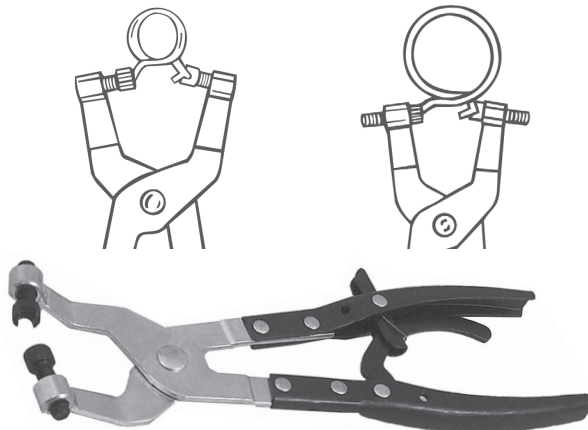

Removes and installs hose clamps (Auveco part numbers 18127 - 18132) on heater and radiator hoses. Tips screw in and out to fit all sizes of clamps. Ratcheting lock mechanism holds the clamp in an open position for easy removal and installation. Tips can be switched to accommodate different applications. Offset jaws allow access to hard-to-reach areas.

UNIT PACKAGE: 1