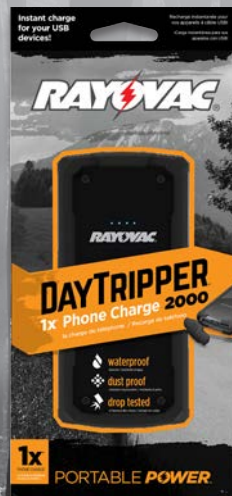

Portable Power (cont.)

Portable Power Accessories

SKU	Description	Case Qty.
PS79-4BR	7 Hour Power Recharge USB Back-Up Charger with Micro USB Cable and Batteries Included	6 packages
PS80	Power Pack 2000 Rechargeable 2000mAh Lithium Ion Charger with Micro USB Cable Included	4 packages
PS81	Power Pack 6000 Rechargeable 6000mAh Lithium Ion Charger with Micro USB Cable Included	4 packages
PS87	Power Pack 10400 Rechargeable 10400 mAh Lithium Ion Charger with Mirco USB Cable Included	2 packages

PS80

Power. On-the-Go.