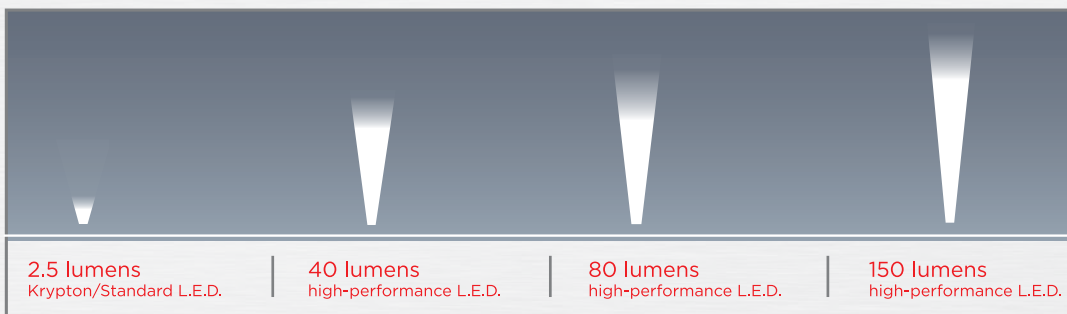

Light Beam Comparison