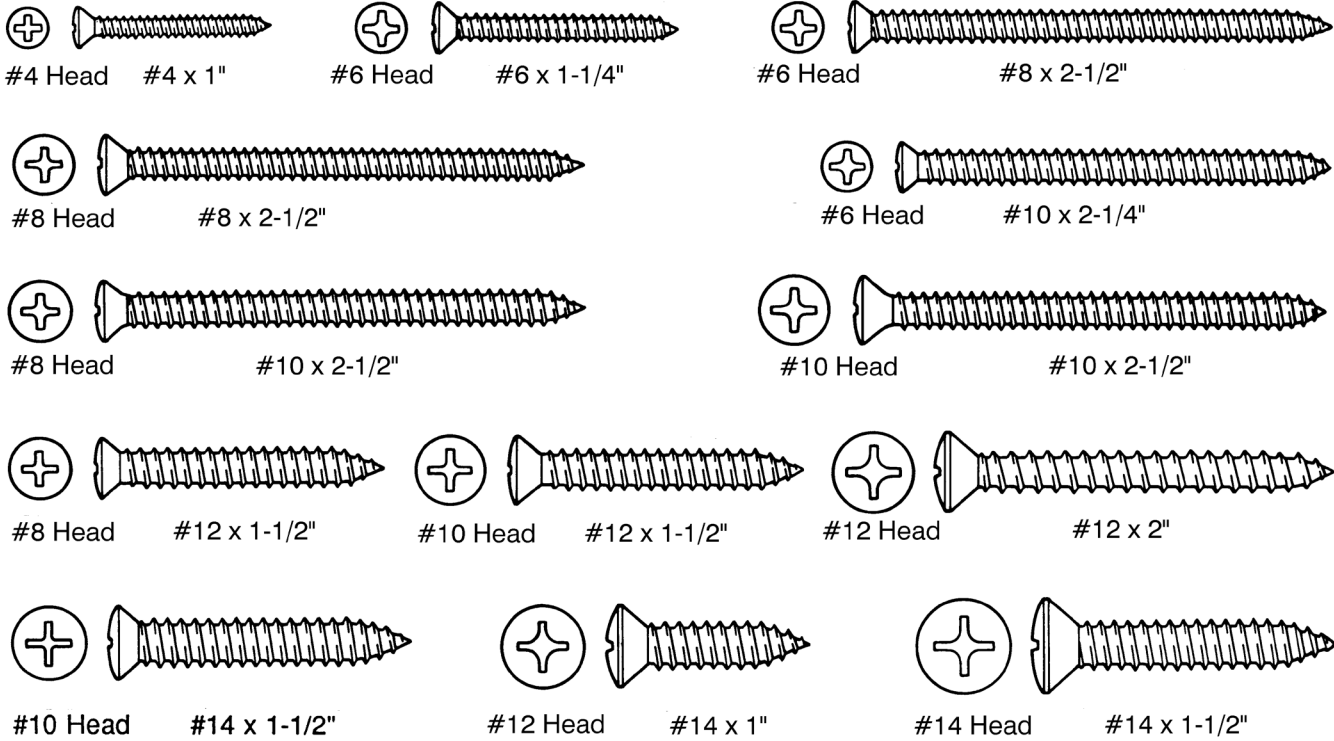

TAPPING SCREWS

Diameter, Head Size & Length Identification

Oval Head Tapping Screws