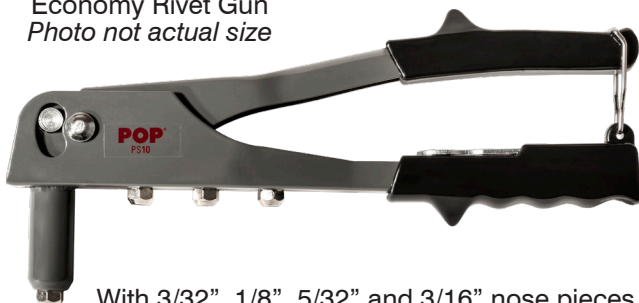

UNIT PACKAGE: 1

RIVETS

22409

Economy Rivet Gun
Photo not actual size

With 3/32", 1/8", 5/32" and 3/16" nose pieces
Overall Length: 10"
Replacement accessories are not available

UNIT PACKAGE: 1

22458

Replacement Jaws for
Auveco Rivet Gun 19066
One Set of Jaws (2 Pieces)