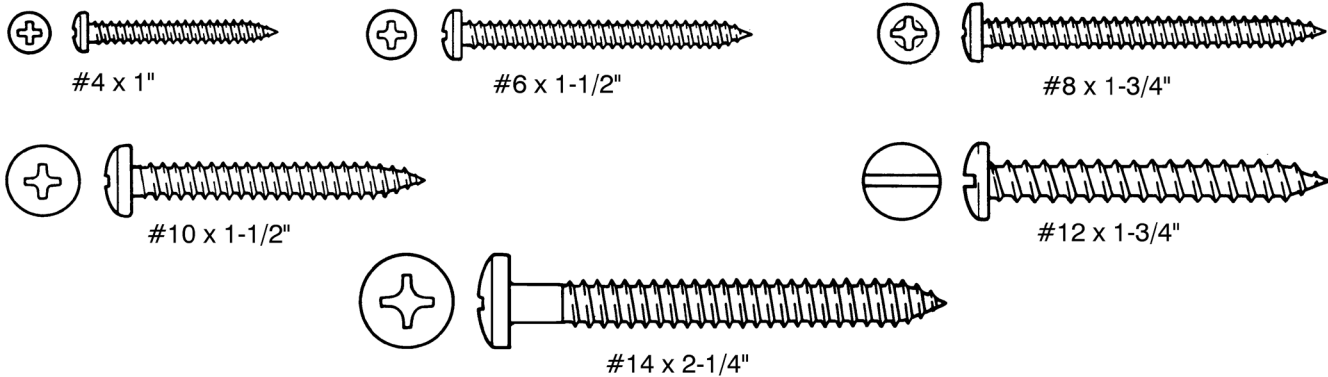

Pan Head Tapping Screws