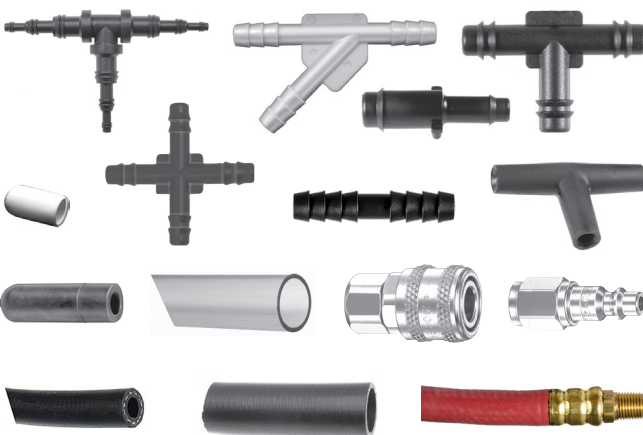

Washers, Shims, Retaining Rings, Springs, Pins, Yoke Ends, Spring Pins, Plugs and Straight & Woodruff Keys

Section 13 Pages 275-292

Oil Drain Plugs & Gaskets, Grease Fittings & Accessories and Brass Fittings

Section 11 Pages 197-203

Caps, Connectors, Airline Couplings & Accessories and Tubing & Hose

Section 14 Pages 293-316

Rivets & Tools and Drill Bits

QUICK INDEX

Photos not actual size

Section 15 Pages 317-385