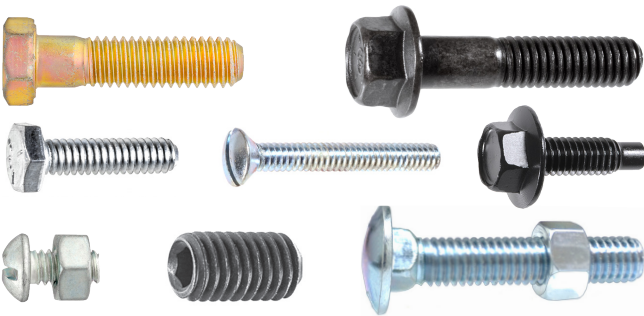

Section 2 Pages 77-85

Cap, Machine & Set Screws, Carriage, Frame & Stove Bolts and Stainless Steel Fasteners